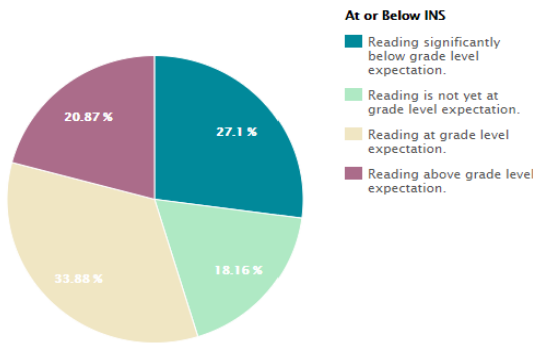

Literacy Baseline Data : Graminia Writing Continuum

2021 Fall Writing Continuum Results - full school

Fountas and Pinnell Assessments Fall 2021

Whole School - 2021

Gr 1

Gr 2

Gr 3

Current Achievement

- Reading above grade level expectation.
- Reading at grade level expectation.
- Reading is not yet at grade level expectation.
- Reading significantly below grade level expectation.

Gr 4

Current Achievement

- Reading above grade level expectation.
- Reading at grade level expectation.
- Reading is not yet at grade level expectation.
- Reading significantly below grade level expectation.

Gr 5

Current Achievement