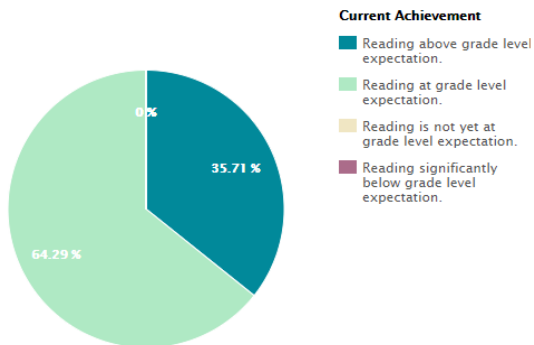

Literacy Baseline Data : Graminia Writing Continuum

2021 Fall Writing Continuum Results - full school

Fountas and Pinnell Assessments Fall 2021

Whole School - 2021

Gr 1

Gr 2

Gr 3

Current Achievement

- Reading above grade level expectation.
- Reading at grade level expectation.
- Reading is not yet at grade level expectation.
- Reading significantly below grade level expectation.

Gr 4

Current Achievement

- Reading above grade level expectation.
- Reading at grade level expectation.
- Reading is not yet at grade level expectation.
- Reading significantly below grade level expectation.

Gr 5

Current Achievement