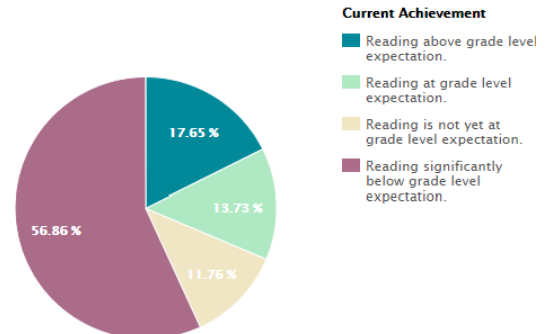

Literacy Baseline Data : Graminia Writing Continuum

2021 Fall Writing Continuum Results - full school

Fountas and Pinnell Assessments Fall 2021

Whole School - 2021

Gr 1

Gr 2

Gr 3

Current Achievement

- Reading above grade level expectation.
- Reading at grade level expectation.
- Reading is not yet at grade level expectation.
- Reading significantly below grade level expectation.

Gr 4

Current Achievement

- Reading above grade level expectation.
- Reading at grade level expectation.
- Reading is not yet at grade level expectation.
- Reading significantly below grade level expectation.

Gr 5

Current Achievement