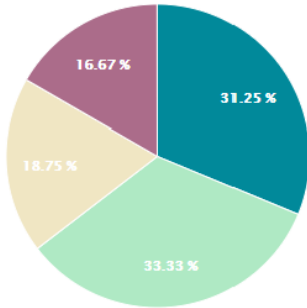

Literacy Baseline Data : Graminia Writing Continuum

2021 Fall Writing Continuum Results - full school

Fountas and Pinnell Assessments Fall 2021

Whole School - 2021

Gr 1

Gr 2

Gr 3

Current Achievement

- Reading above grade level expectation.
- Reading at grade level expectation.
- Reading is not yet at grade level expectation.
- Reading significantly below grade level expectation.

Gr 4

Current Achievement

- Reading above grade level expectation.
- Reading at grade level expectation.
- Reading is not yet at grade level expectation.
- Reading significantly below grade level expectation.

Gr 5

Current Achievement