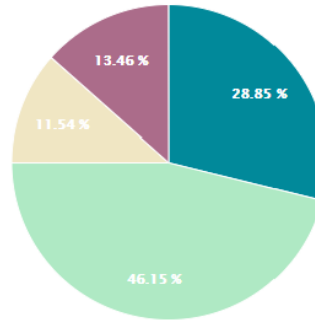

Literacy Baseline Data : Graminia Writing Continuum

2021 Fall Writing Continuum Results - full school

Fountas and Pinnell Assessments Fall 2021

Whole School - 2021

Gr 1

Gr 2

Gr 3

Current Achievement

- Reading above grade level expectation.
- Reading at grade level expectation.
- Reading is not yet at grade level expectation.
- Reading significantly below grade level expectation.

Gr 4

Current Achievement